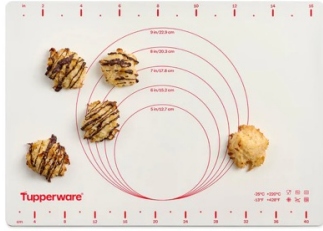

TUPPERWARE® STACK COOKER

\$99 ~~\$129~~

SILICONE WONDER MAT

\$29 ~~\$39~~

PORTIONING SCOOPS

\$15 ~~\$24~~

NEW

KITCHEN TOOLS ESSENTIAL SET