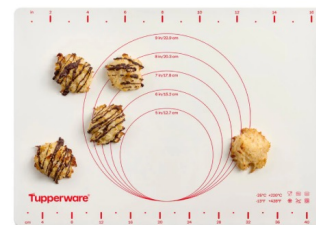

SILICONE WONDER MAT

~~$29~~ $39