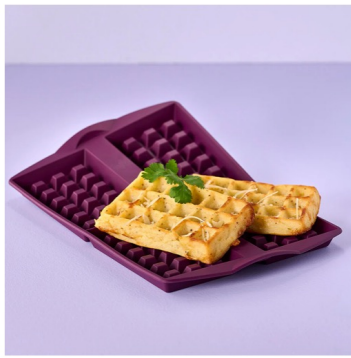

SILICONE SMALL ROUND FORMS

~~\$39~~ \$15

SILICONE WAFFLE FORM

\$39

SILICONE BUNDT FORM

~~\$39~~ \$29

TUPPERWARE® SMART MULTI-COOKER

\$129