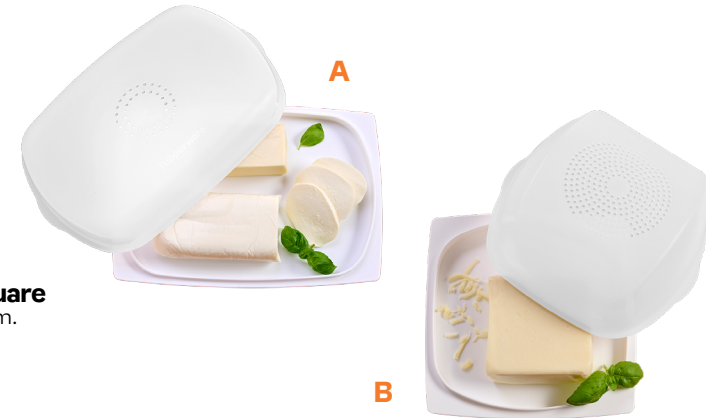

Tupperware®

Meet the Crust Crew

The perfect tools for a perfect pizza.

WHILE SUPPLIES LAST!

February 8 at 12 P.M. ET through February 14 at 11:59 P.M. ET.

SAVE 50%

A. CheeSmart® Low Rectangular

Preserve the flavor and texture of your favorite cheese while keeping your fridge odor-free. 12 x 8 x 2"/30.5 x 20.4 x 5 cm.

89165 ~~\$28~~ **\$14**

B. CheeSmart® Small Square

8 7/8 x 8 x 3 1/8"/21.2 x 20.4 x 8.5 cm.

89164 ~~\$22~~ **\$11**

C. Master System Base

Base, with sturdy suction pad, required for use with the Fusion Master® Mincer and Grate Master® Spiralizer, Fusion Master® Mincer and Grate Master® Shredder Accessories. 

E. MicroPro® Grill

Magic in the microwave: Grill meat, fish, or vegetables and make delicious desserts in just 20 minutes. Includes 1 1/2-Qt./1.5 L MicroPro® Grill and cover.

89154 ~~\$219~~ **\$179**

JOIN. HOST. SHOP.