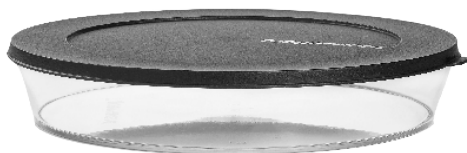

## Serving Forks

Specific fork shape makes it easy to serve salads and other dishes. Set of two.

88268 ~~\$12~~ **\$5**

## Clearly Elegant® 5-Pc. Serving Set\*

Includes four 2½-cup/610 mL bowls and one 16¾-cup/4 L bowl with liquid-tight seals.

88281 ~~\$88~~ **\$70**

## Clearly Elegant® 2 1/2-cup/610 mL Bowl\* EXCLUSIVE!

Bowl with liquid-tight seal.

8273 ~~\$10~~ **\$10**

## Clearly Elegant® 16¾-cup/4 L Bowl\* EXCLUSIVE!

Bowl with liquid-tight seal.

88274 ~~\$48~~ **\$29**