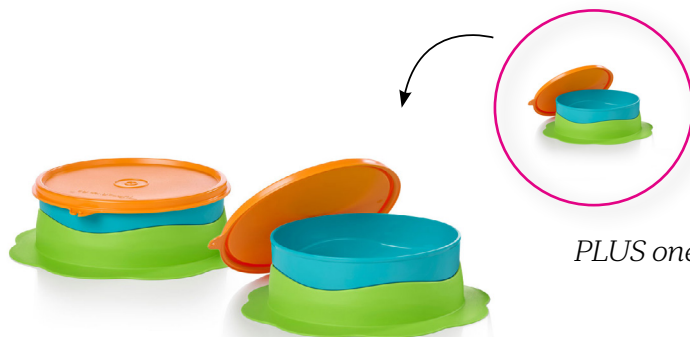

©2023 Tupperware 2023-1205-037 US

KIDS' MEAL AND SNACK ESSENTIALS

..... WHILE SUPPLIES LAST!

AVAILABLE JULY 6 AT 12 P.M. ET THROUGH JULY 12 AT 11:59 P.M. ET.

**BUY MORE,
GET MORE!**

**TupperKids®
Feeding Bowls**
16-oz./500 mL bowl with
silicone stabilizing base
and seal. ©

Choose your color
and quantity.

**BUY TWO,
GET ONE
FREE!**

For a total of three.

■ 88242

■ 88240

\$66 **\$44**

PLUS one free!

**BUY THREE,
GET TWO
FREE!**

For a total of five.

■ 88243

■ 88241

\$110 **\$66**

PLUS two free!

1

1. Ideal Lit'l Bowls

8-oz./250 mL container with
liquid-tight seal. Set of four.