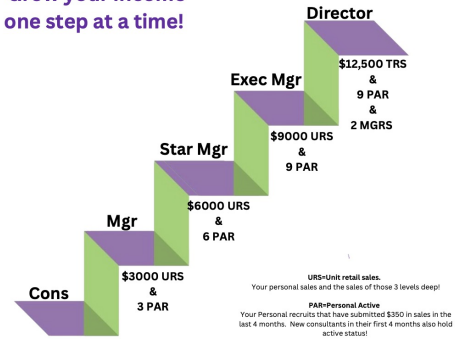

THINGS THAT ARE ENDING

STEP UP CHALLENGE

Dec 29-Jan 25 First Time Mgrs: $500 PRS/$3000 URS/3 PAR Bracelet for first time step ups & entry in New Mgr Program.

MANAGERS: all of the personal sales challenges plus...

- Dec 29-Jan 25 $500PRS/$3000/3 active=2% bonus +Vanguard
- Dec 29-Jan 25 $500PRS/$6000/6 active=3% bonus +Vanguard
- Dec 29-Jan 25 $500PRS/$9000/9 active=4% bonus +Vanguard

	MONTHLY UNIT SALES	VANGUARD BONUS AMOUNT
V⁴	FOR EACH ADDITIONAL $2,000	$25
	$16,000	$210
V³	$14,000	$185
	$12,000	$160
V²	$9,000	$120
	$7,500	$105
V¹	$6,000	$90
	$5,000	$80
	$4,000	$70
	$3,000	$60

Grow your income one step at a time!

DIRECTORS: all of the personal sales challenges plus...

- Dec 29-Jan 25 $500PRS/$12.5k/$18K/$24K Pay levels
- Dec 29-Jan 25 $12,500 Granders Challenge
- Dec 29-Jan 25 $15,000 Car Qualification.
- Dec 29-Jan 25 WOW goal

RECOGNITION GRANDERS CLUB

Directors—Organization Leaders
December 29—January 25

HIT A GRANDERS LEVEL OF $12,500+ UP TO $112,500+ (BASED ON TEAM SALES).

Earn an Electronic Certificate PLUS an exclusive Granders keychain

NEW MANAGER PROGRAM

May 26-December 28, 2022

Earn exclusive awards when you achieve unit goals and complete training tasks.

WHO: New Managers, including first time and those returning 1 year or more after being inactive.

WHEN: The 3-month program begins the first month in which your Manager title is effective.

HOW: Submit unit recruits and unit sales, plus complete your training tasks. Achieve all 3 months to earn the Power Up award!

MONTH 1	MONTH 2	MONTH 3	PLUS
- Add 1 or more unit recruit* - Submit $3,000 in unit sales	- Add 1 or more unit recruit* - Submit $3,500 in unit sales	- Add 1 or more unit recruit* - Submit $4,000 in unit sales	Earn an Apple iPad 64 GB Power Up award when you achieve Months 1, 2 and 3!
Earn: $100 Bonus	Earn: UltraPro 3.5-Qt/3.3 L Lasagna Pan with Cover and 8P Silicone Spatula	Earn: Tupperware® Smart Multi-Cooker and Kitchen Tools Serving Spoon	Earn: iPad

What's Your Drive Car Program

Revised June 2022

SALES LEVEL	Frequency	Mercedes Benz GLS AWD	MB SL550 Convertible	Cadillac Escalade Platinum ESV
$10 MILLION+ (OS)	Annually			
$5-$9.99 MILLION (OS)	Annually			
$2-$4.99 MILLION (OS)	Annually			
$1-$1.99 MILLION (OS)	Annually			
$500,000-$999,999 (OS)	Annually			
$300,000-$499,999 (OS)	Annually			
$15,000 Team Sales	Monthly			
$12,500 Team Sales	Monthly	None		

Tupperware WOW Travel

congrats on achieving your program!

Experience unforgettable travel as you select your customized travel package!

YOUR TRIP YOUR CHOICE YOUR WORLD

Your voucher allows you to:

- Book your own trip with Archer Travel anywhere you wish to go. Your travel voucher is valued up to $3,500 USD.

After earning your award, email OrlandoWOWAwards@tupperware.com with your award selection. Please see the New Directors Qualifications Page, WOW Growth Agreement and WOW Awards Travel Voucher Terms & Conditions for more details. All of these documents can be found in the Knowledge Center.

WOW Jewelry

Wear your success wherever you go with your choice of beautiful jewelry.

Dazzling Diamond Ring

Custom Diamond Necklace

or CASH

Spoil yourself or your family however you please when you choose an award of $2,000 in cash.