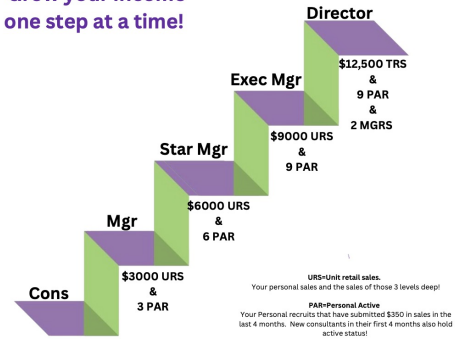

THINGS THAT ARE ENDING

STEP UP CHALLENGE

Dec 29-Jan 25 First Time Mgrs: $500 PRS/$3000 URS/3 PAR Bracelet for first time step ups & entry in New Mgr Program.

MANAGERS: all of the personal sales challenges plus...

Dec 29-Jan 25 $500PRS/$3000/3 active=2% bonus +Vanguard
Dec 29-Jan 25 $500PRS/$6000/6 active=3% bonus +Vanguard
Dec 29-Jan 25 $500PRS/$9000/9 active=4% bonus +Vanguard

	MONTHLY UNIT SALES	VANGUARD BONUS AMOUNT
V⁴	FOR EACH ADDITIONAL $2,000	$25
	$16,000	$210
V³	$14,000	$185
	$12,000	$160
V²	$9,000	$120
	$7,500	$105
V¹	$6,000	$90
	$5,000	$80
	$4,000	$70
	$3,000	$60

Grow your income one step at a time!

DIRECTORS: all of the personal sales challenges plus...

Dec 29-Jan 25 $500PRS/$12.5k/$18K/$24K Pay levels
Dec 29-Jan 25 $12,500 Granders Challenge
Dec 29-Jan 25 $15,000 Car Qualification.
Dec 29-Jan 25 WOW goal

RECOGNITION GRANDERS CLUB

Directors—Organization Leaders
December 29—January 25

HIT A GRANDERS LEVEL OF $12,500+ UP TO $112,500+ (BASED ON TEAM SALES).

Earn an Electronic Certificate PLUS an exclusive Granders keychain

NEW MANAGER PROGRAM

May 26-December 28, 2022

Earn exclusive awards when you achieve unit goals and complete training tasks.

WHO: New Managers, including first time and those returning 1 year or more after being inactive.

WHEN: The 3-month program begins the first month in which your Manager title is effective.

HOW: Submit unit recruits and unit sales, plus complete your training tasks. Achieve all 3 months to earn the Power Up award!

MONTH 1	MONTH 2	MONTH 3	PLUS
+ Add 1 or more unit recruit* + Submit $3,000 in unit sales	+ Add 1 or more unit recruit* + Submit $3,500 in unit sales	+ Add 1 or more unit recruit* + Submit $4,000 in unit sales	Earn an Apple iPad 64 GB Power Up award when you achieve Months 1, 2 and 3!
Earn: $100 Bonus	Earn: UltraPro 3.5-Qt/3.3 L Lasagna Pan with Cover and 10 Silicone Spatula	Earn: Tupperware® Smart Multi-Cooker and Kitchen Tools Serving Spoon	Earn: iPad

What's Your Drive Car Program

Revised June 2022

SALES LEVEL	Frequency	Mercedes-Benz GLS AWD	MB SL550 Convertible	Cadillac Escalade Platinum ESV
$10 MILLION+ (OS)	Annually			
$5-$9.99 MILLION (OS)	Annually	Mercedes-Benz GLE SUV AWD	MB E-Class Convertible AWD	GMC Yukon XL 4x4
$2-$4.99 MILLION (OS)	Annually	Chevy Tahoe LT 4x4	Cadillac XT5 AWD	
$1-$1.99 MILLION (OS)	Annually	Buick Enclave AWD	Cadillac XT4	
$500,000-$999,999 (OS)	Annually	GMC Acadia AWD	Chrysler Pacifica	
$300,000-$499,999 (OS)	Annually	Chevrolet Traverse AWD	Chevrolet Malibu 2LT	
$15,000 Team Sales	Monthly	Nissan Rogue		
$12,500 Team Sales	Monthly	None		

Tupperware WOW Travel

congrats on achieving your program!

Experience unforgettable travel as you select your customized travel package!

YOUR TRIP YOUR CHOICE YOUR WORLD

Your voucher allows you to:

- Book your own trip with Archer Travel anywhere you wish to go. Your travel voucher is valued up to $3,500 USD.

After earning your award, email OrlandoWOWAwards@tupperware.com with your award selection. Please see the New Directors Qualifications Page, WOW Growth Agreement and WOW Awards Travel Voucher Terms & Conditions for more details. All of these documents can be found in the Knowledge Center.