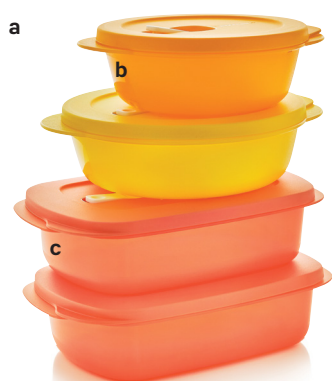

ENJOY EVEN MORE SAVINGS!

FALL 2022 & WINTER 2023 CATALOG

AVAILABLE SEPTEMBER 29 AT 12 PM E.T. THROUGH DECEMBER 28, 2022 AT 11:59 PM. E.T.

SAVE ON CRYSTALWAVE® CONTAINERS

NOW ONLY \$47 - EXCLUSIVE SET!

a. CrystalWave® PLUS 4-Pc. Set
Includes 2½-cup/600 mL, 4¼-cup/1.1 L Rounds, and two 4-cup/1 L Rectangulars.
88810 \$59 **\$47**

NOW ONLY \$10
b. CrystalWave® PLUS 2½-cup/600 mL Round
88813 \$13 **\$10**

NOW ONLY \$12
c. CrystalWave® PLUS 4-cup/1 L Rectangular
88812 \$15 **\$12**

NOW ONLY \$17
d. CrystalWave® PLUS Soup Mugs
2-cup/500 mL. Set of two.
88811 \$22 **\$17**

NOW ONLY \$20
e. CrystalWave® PLUS Divided Dish
Includes one 2-cup/500 mL compartment and two 1¼-cup/300 mL compartments.
88814 \$25 **\$20**

AND RECEIVE A FREE GIFT WITH BUNDLE SPECIALS*

NOW ONLY \$57 AND A FREE GIFT*
f. CrystalWave® Serve and Store Bundle

Includes CrystalWave® 4-Pc. Set, 2½-cup/600 mL round, **PLUS** a Set of 2 CrystalWave® PLUS 3½-cup/828 mL containers (\$26 value) **FREE**.
88815 \$72 + FREE Gift valued \$26: **\$57**

NOW ONLY \$37 AND A FREE GIFT*
g. CrystalWave® On The Go Bundle