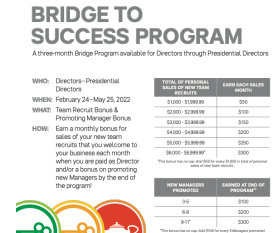

ALL

Are you on Pace for the Legacy Cruise?

Who can play?	Who can play?	Who can play?
Infinity Org. Sales in 2021	Goal	Min. Growth
Tier 0	$ 0	$ 349,999
Tier 1	$ 350,000	$ 499,999
Tier 2	$ 500,000	$ 999,999
Tier 3	$ 1,000,000	$ 1,999,999
Tier 4	$ 2,000,000	$ 20,000,000